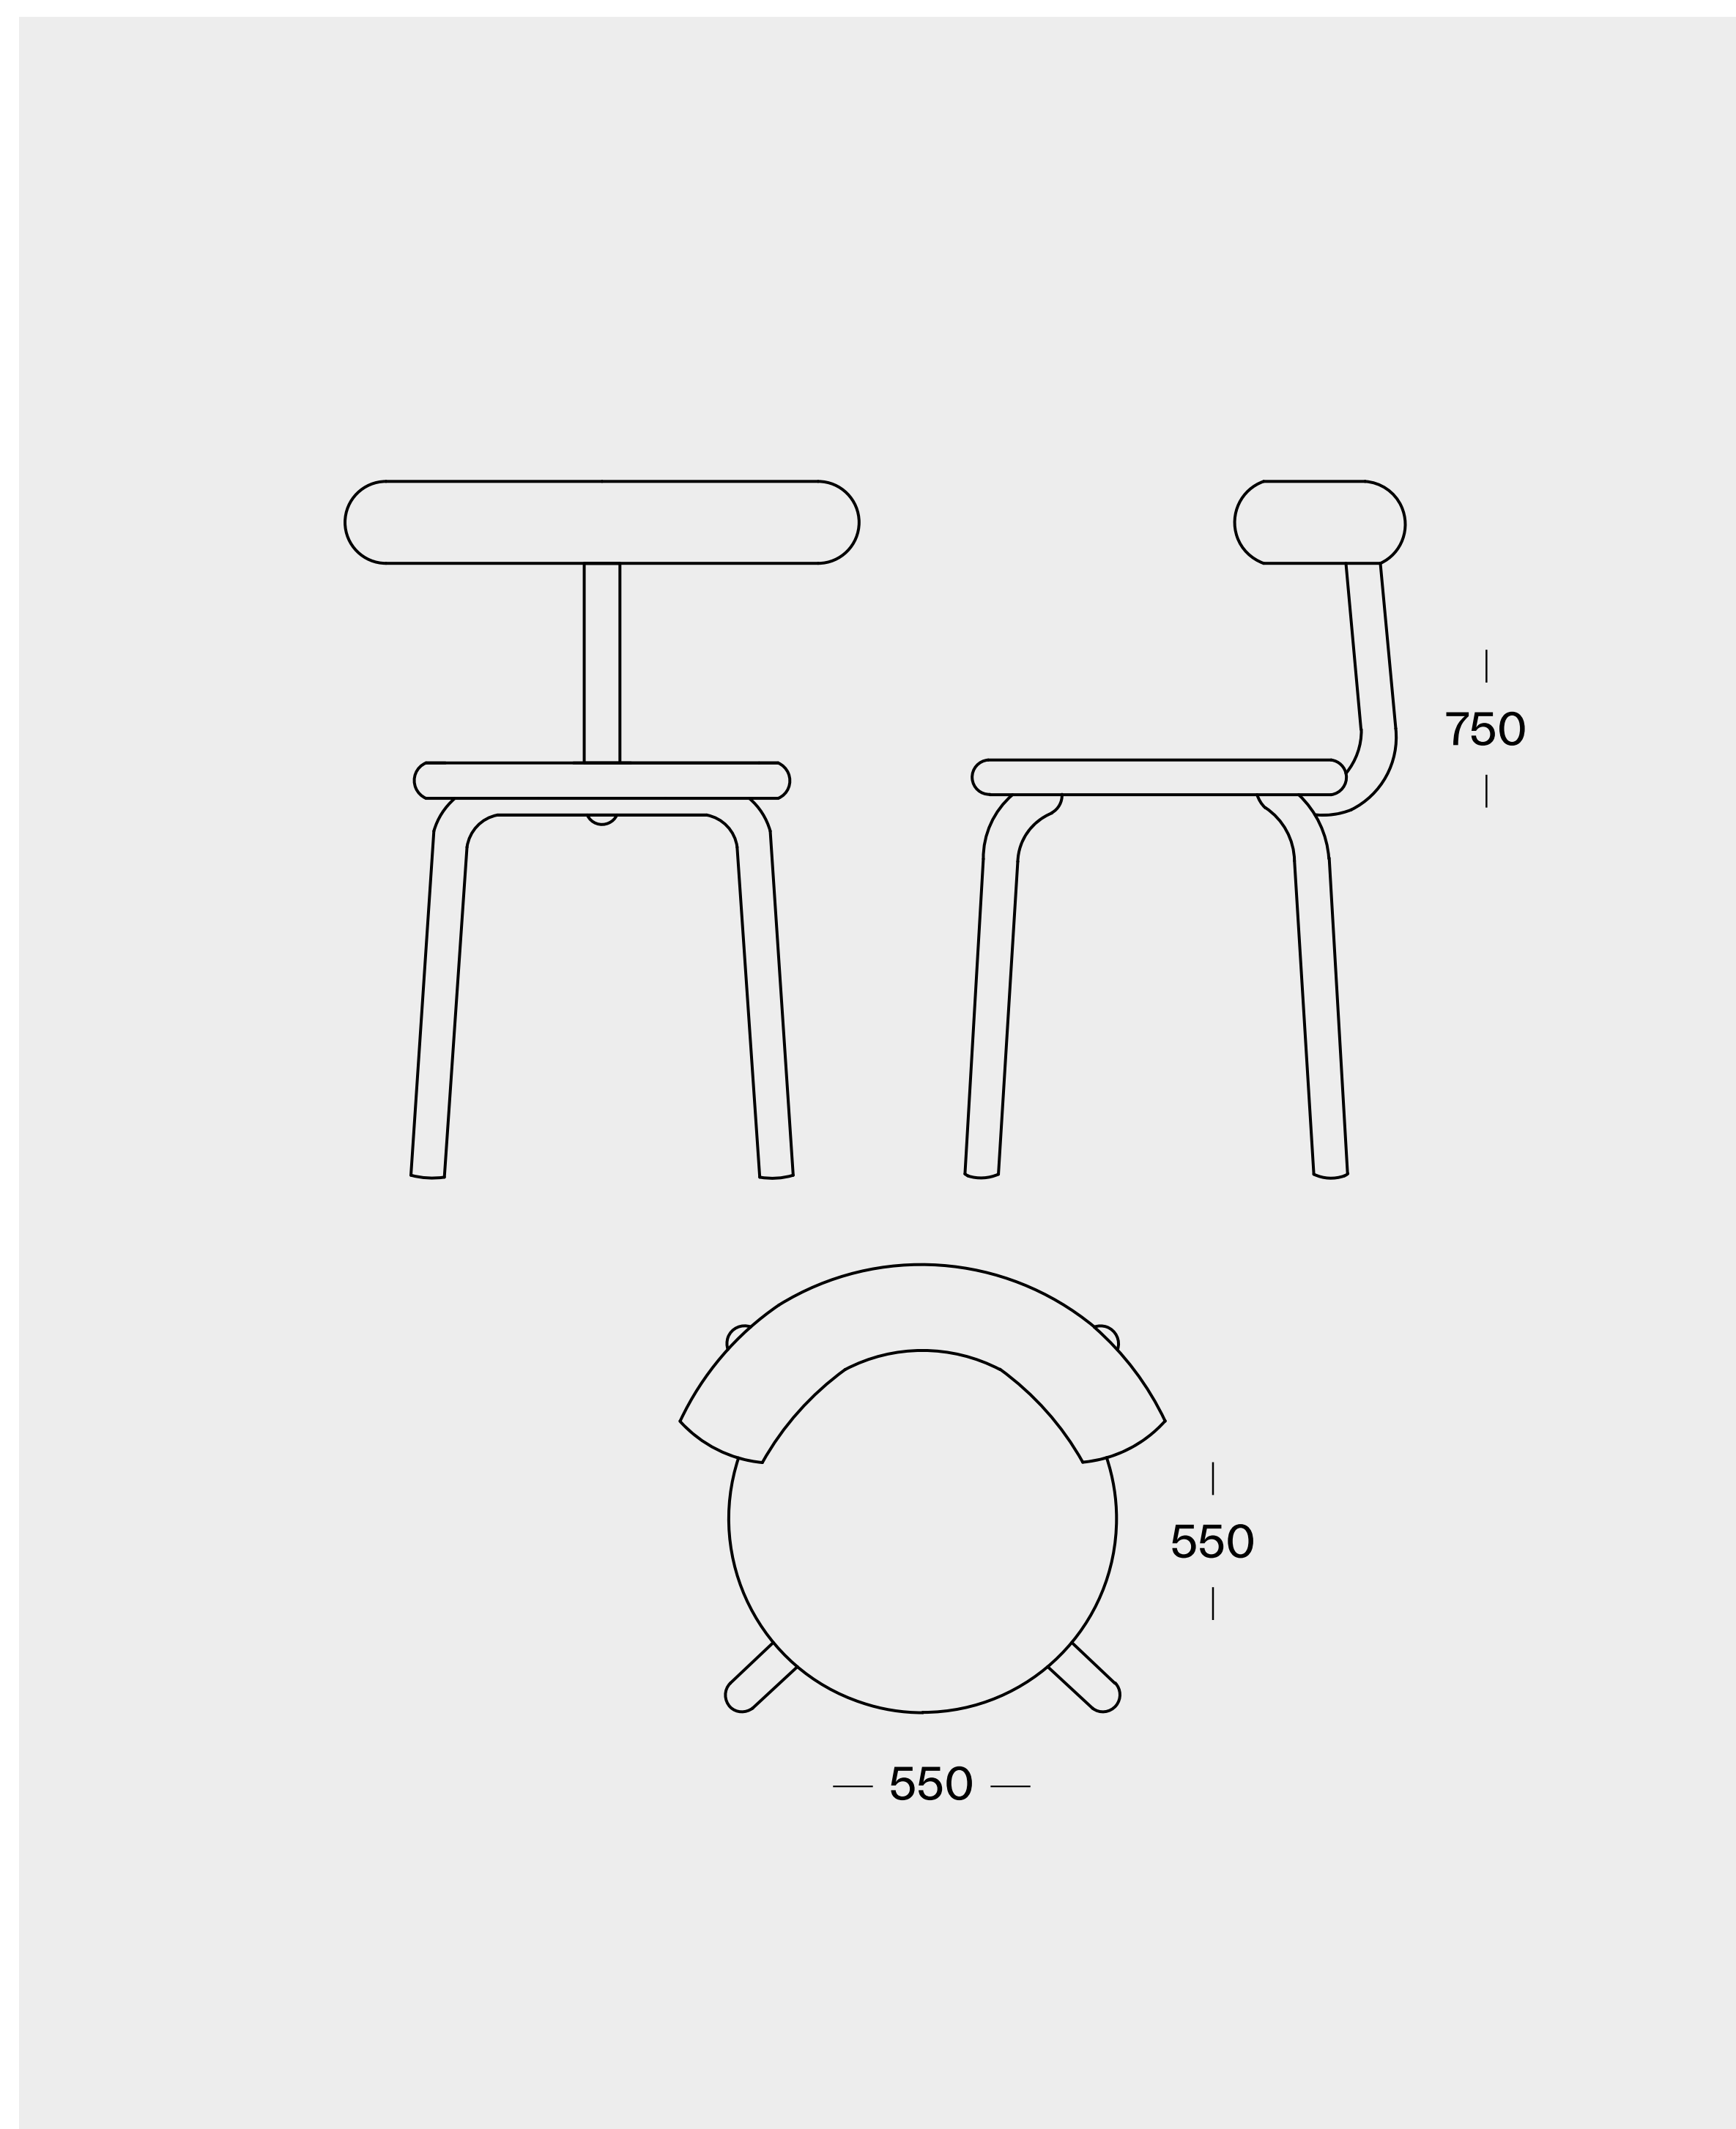

TORNO Chair

H: 730mm / D: 500mm / W: 500mm
Seating height: 455mm

Materials:

Aluminum / Powder coated

Colour:

Standard colour: Metallic Grey
Available in all RAL Classic colours (+10% extra charge)

TORNO Chair Upholstered Seat

H: 730mm / D: 500mm / W: 500mm
Seating height: 475mm

Materials:

Aluminum / Powder coated / Textile / Foam

Colour:

Standard colour: Metallic Grey
Available in all RAL Classic colours (+10% extra charge)

TORNO Chair Upholstered Back

H: 750mm / D: 550mm / W: 550mm
Seating height: 455mm

Materials:

Aluminum / Powder coated / Textile / Foam

Colour:

Standard colour: Metallic Grey
Available in all RAL Classic colours (+10% extra charge)

TORNO Chair Upholstered Full

H: 475mm / D: 500mm / W: 500mm
Seating height: 475mm

Materials:

Aluminum / Powder coated / Textile / Foam

Colour:

Standard colour: Metallic Grey
Available in all RAL Classic colours (+10% extra charge)

TORNO Table