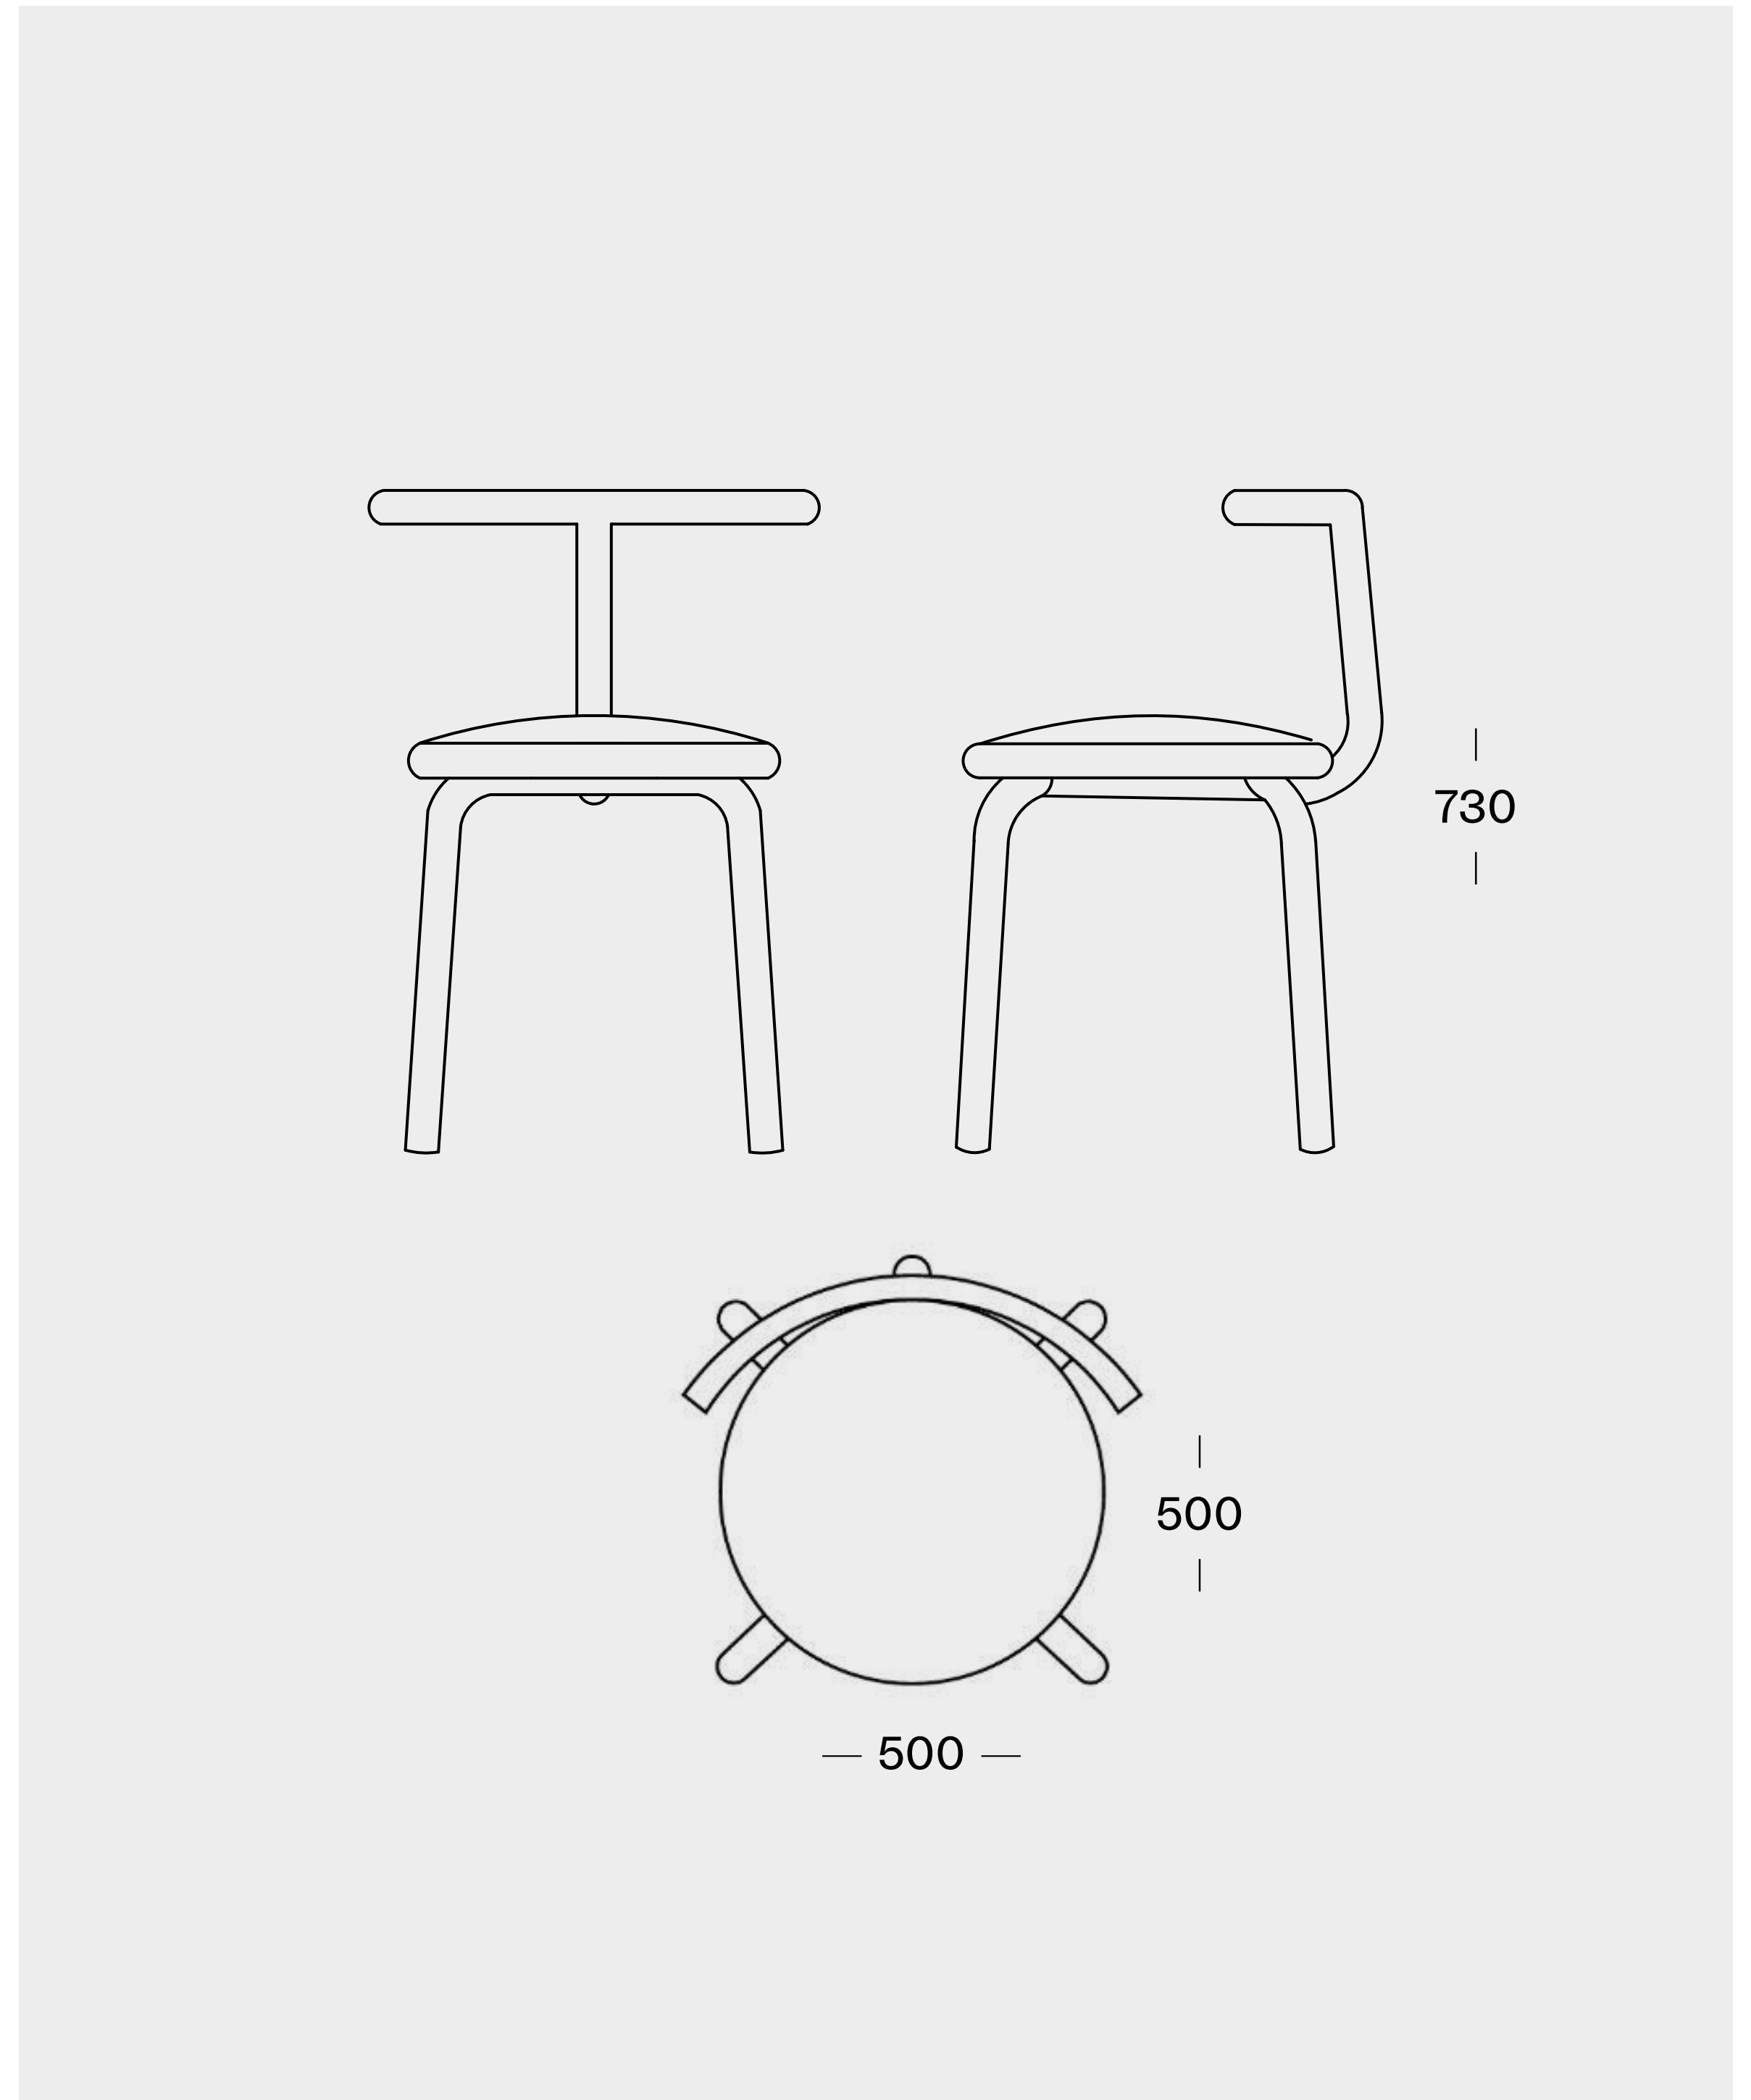

TORNO Chair

H: 730mm / D: 500mm / W: 500mm
Seating height: 455mm

Materials:

Aluminum / Powder coated

Colour:

Standard colour: Metallic Grey
Available in all RAL Classic colours (+10% extra charge)

TORNO Chair Upholstered Seat

H: 730mm / D: 500mm / W: 500mm
Seating height: 475mm

Materials:

Aluminum / Powder coated / Textile / Foam

Colour:

Standard colour: Metallic Grey
Available in all RAL Classic colours (+10% extra charge)

TORNO Chair Upholstered Back

H: 750mm / D: 550mm / W: 550mm
Seating height: 455mm

Materials:

Aluminum / Powder coated / Textile / Foam

Colour:

Standard colour: Metallic Grey
Available in all RAL Classic colours (+10% extra charge)

TORNO Chair Upholstered Full

H: 475mm / D: 500mm / W: 500mm
Seating height: 475mm

Materials:

Aluminum / Powder coated / Textile / Foam

Colour:

Standard colour: Metallic Grey
Available in all RAL Classic colours (+10% extra charge)

TORNO Table