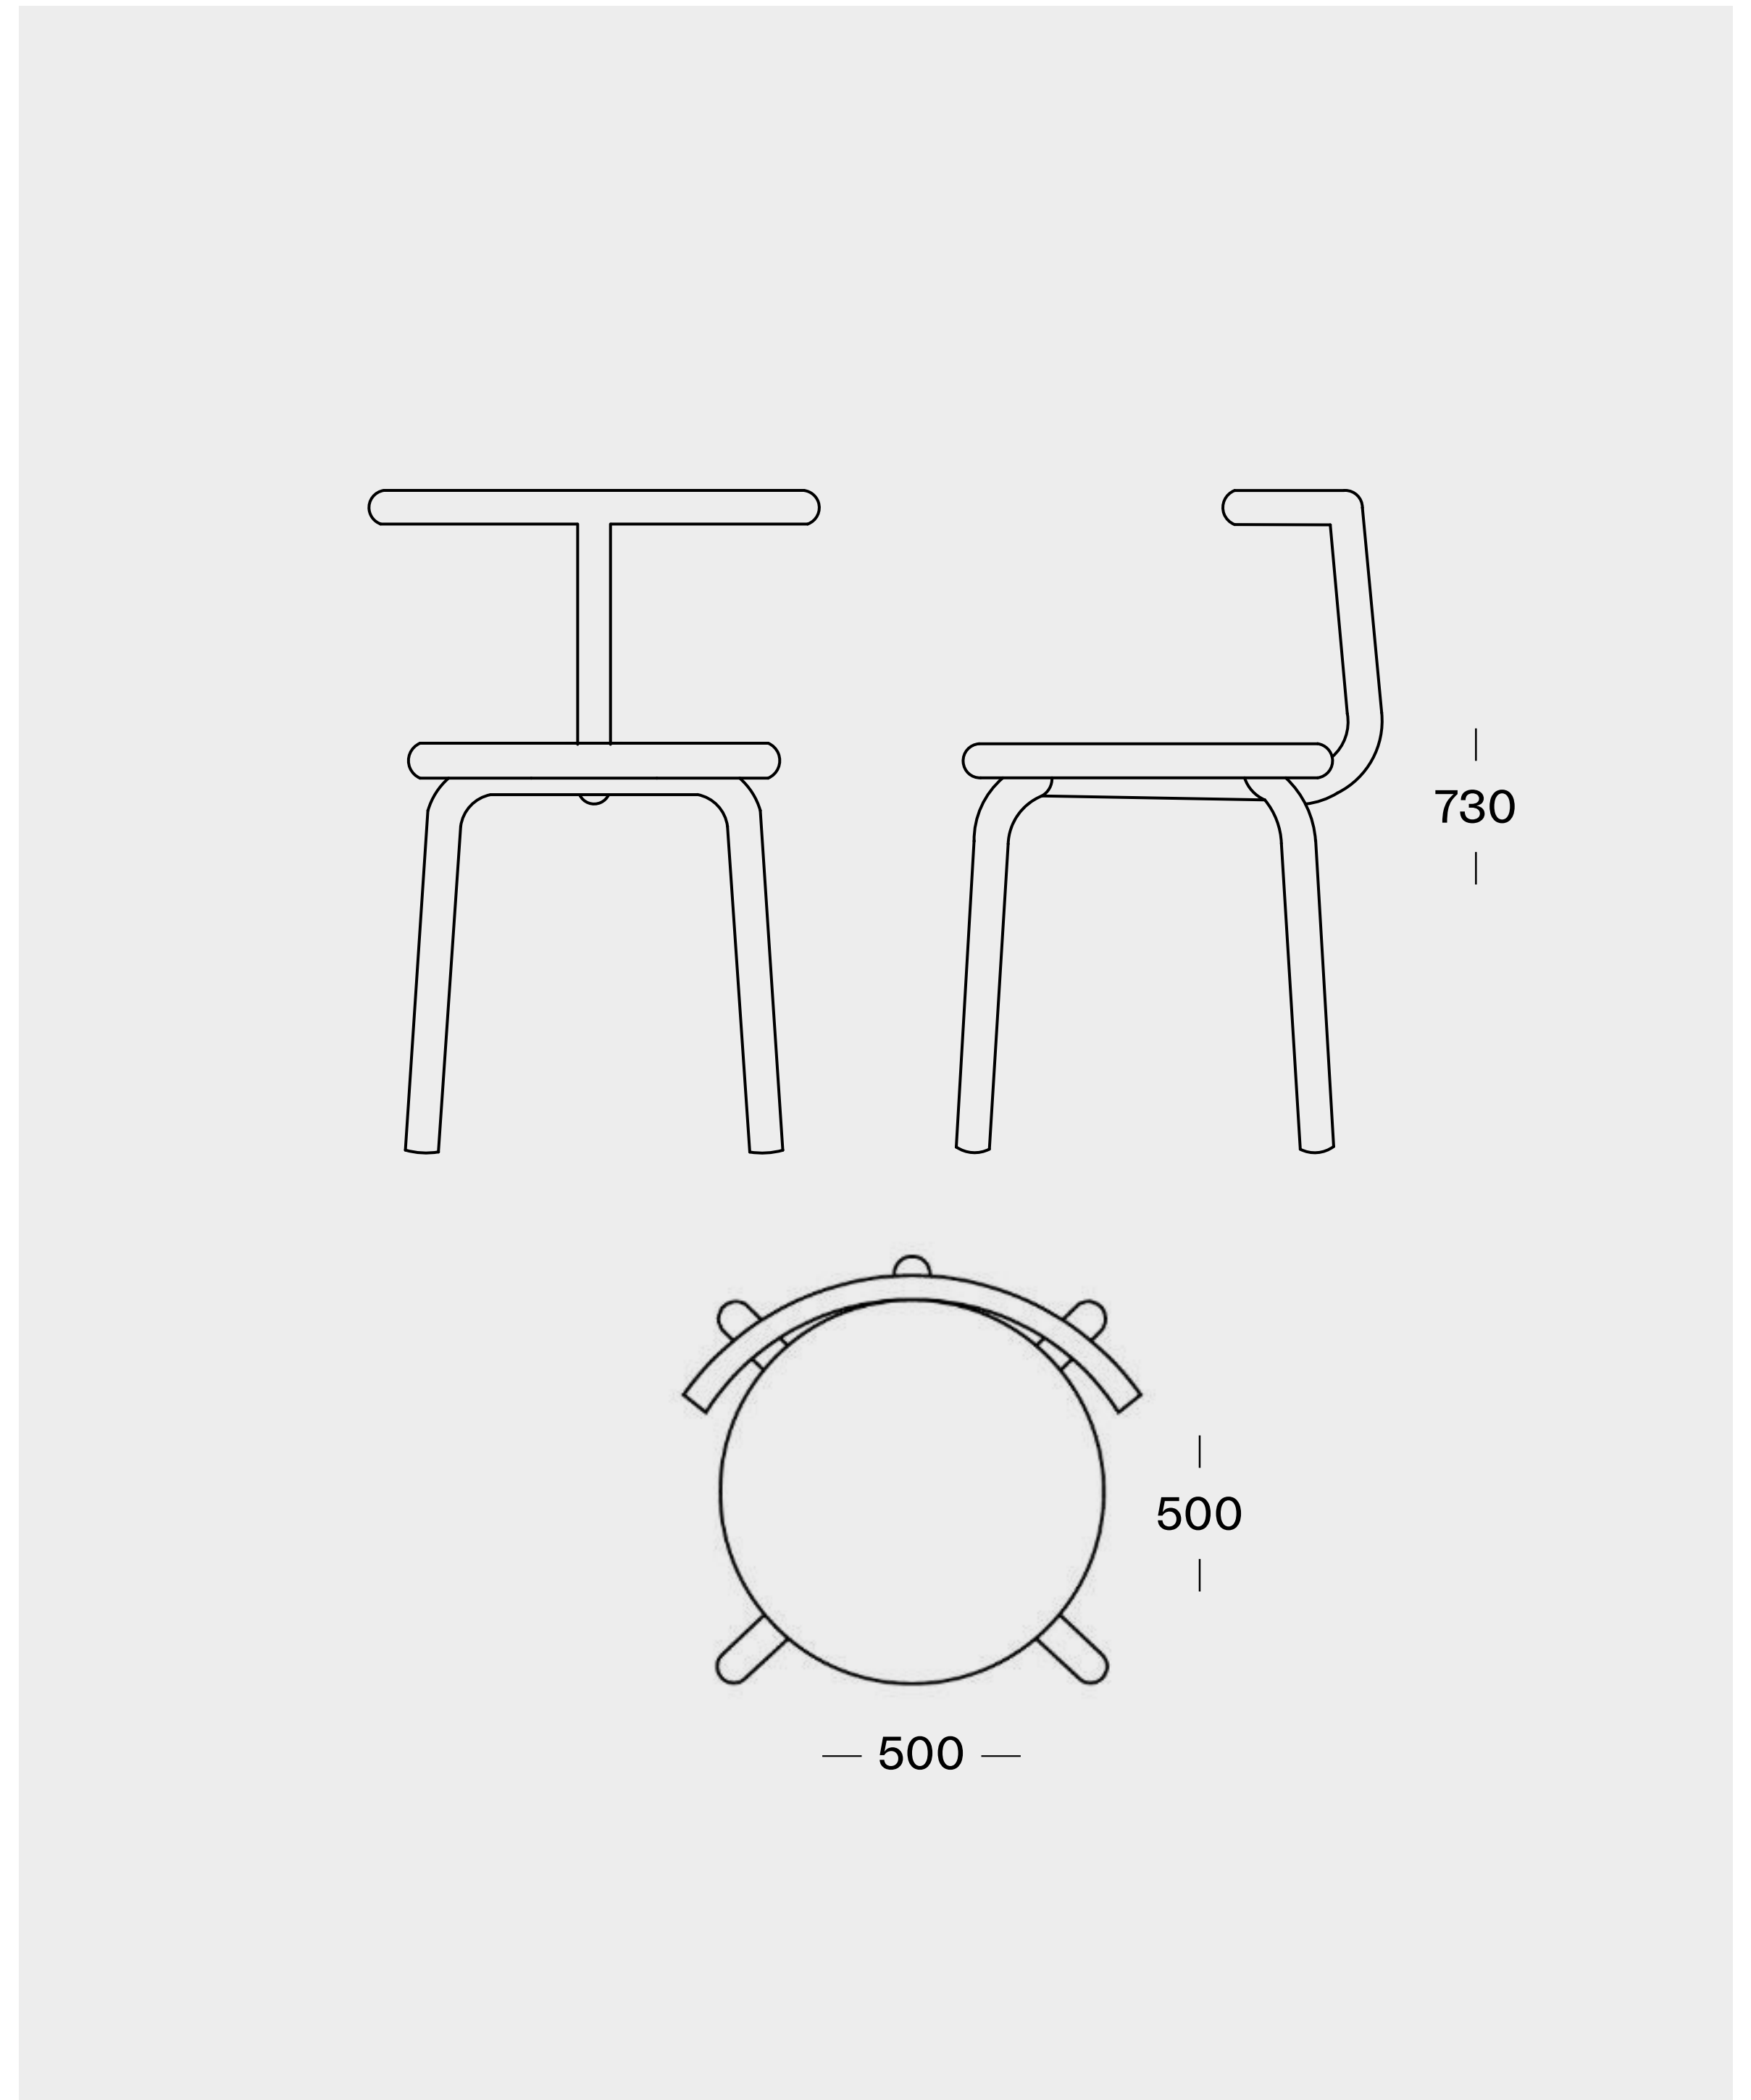

TORNO Chair

H: 730mm / D: 500mm / W: 500mm
Seating height: 455mm

Materials:

Aluminum / Powder coated

Colour:

Standard colour: Metallic Grey
Available in all RAL Classic colours (+10% extra charge)

TORNO Chair Upholstered Seat

H: 730mm / D: 500mm / W: 500mm
Seating height: 475mm

Materials:

Aluminum / Powder coated / Textile / Foam

Colour:

Standard colour: Metallic Grey
Available in all RAL Classic colours (+10% extra charge)

TORNO Chair Upholstered Back

H: 750mm / D: 550mm / W: 550mm
Seating height: 455mm

Materials:

Aluminum / Powder coated / Textile / Foam

Colour:

Standard colour: Metallic Grey
Available in all RAL Classic colours (+10% extra charge)

TORNO Chair Upholstered Full

H: 475mm / D: 500mm / W: 500mm
Seating height: 475mm

Materials:

Aluminum / Powder coated / Textile / Foam

Colour:

Standard colour: Metallic Grey
Available in all RAL Classic colours (+10% extra charge)

TORNO Table