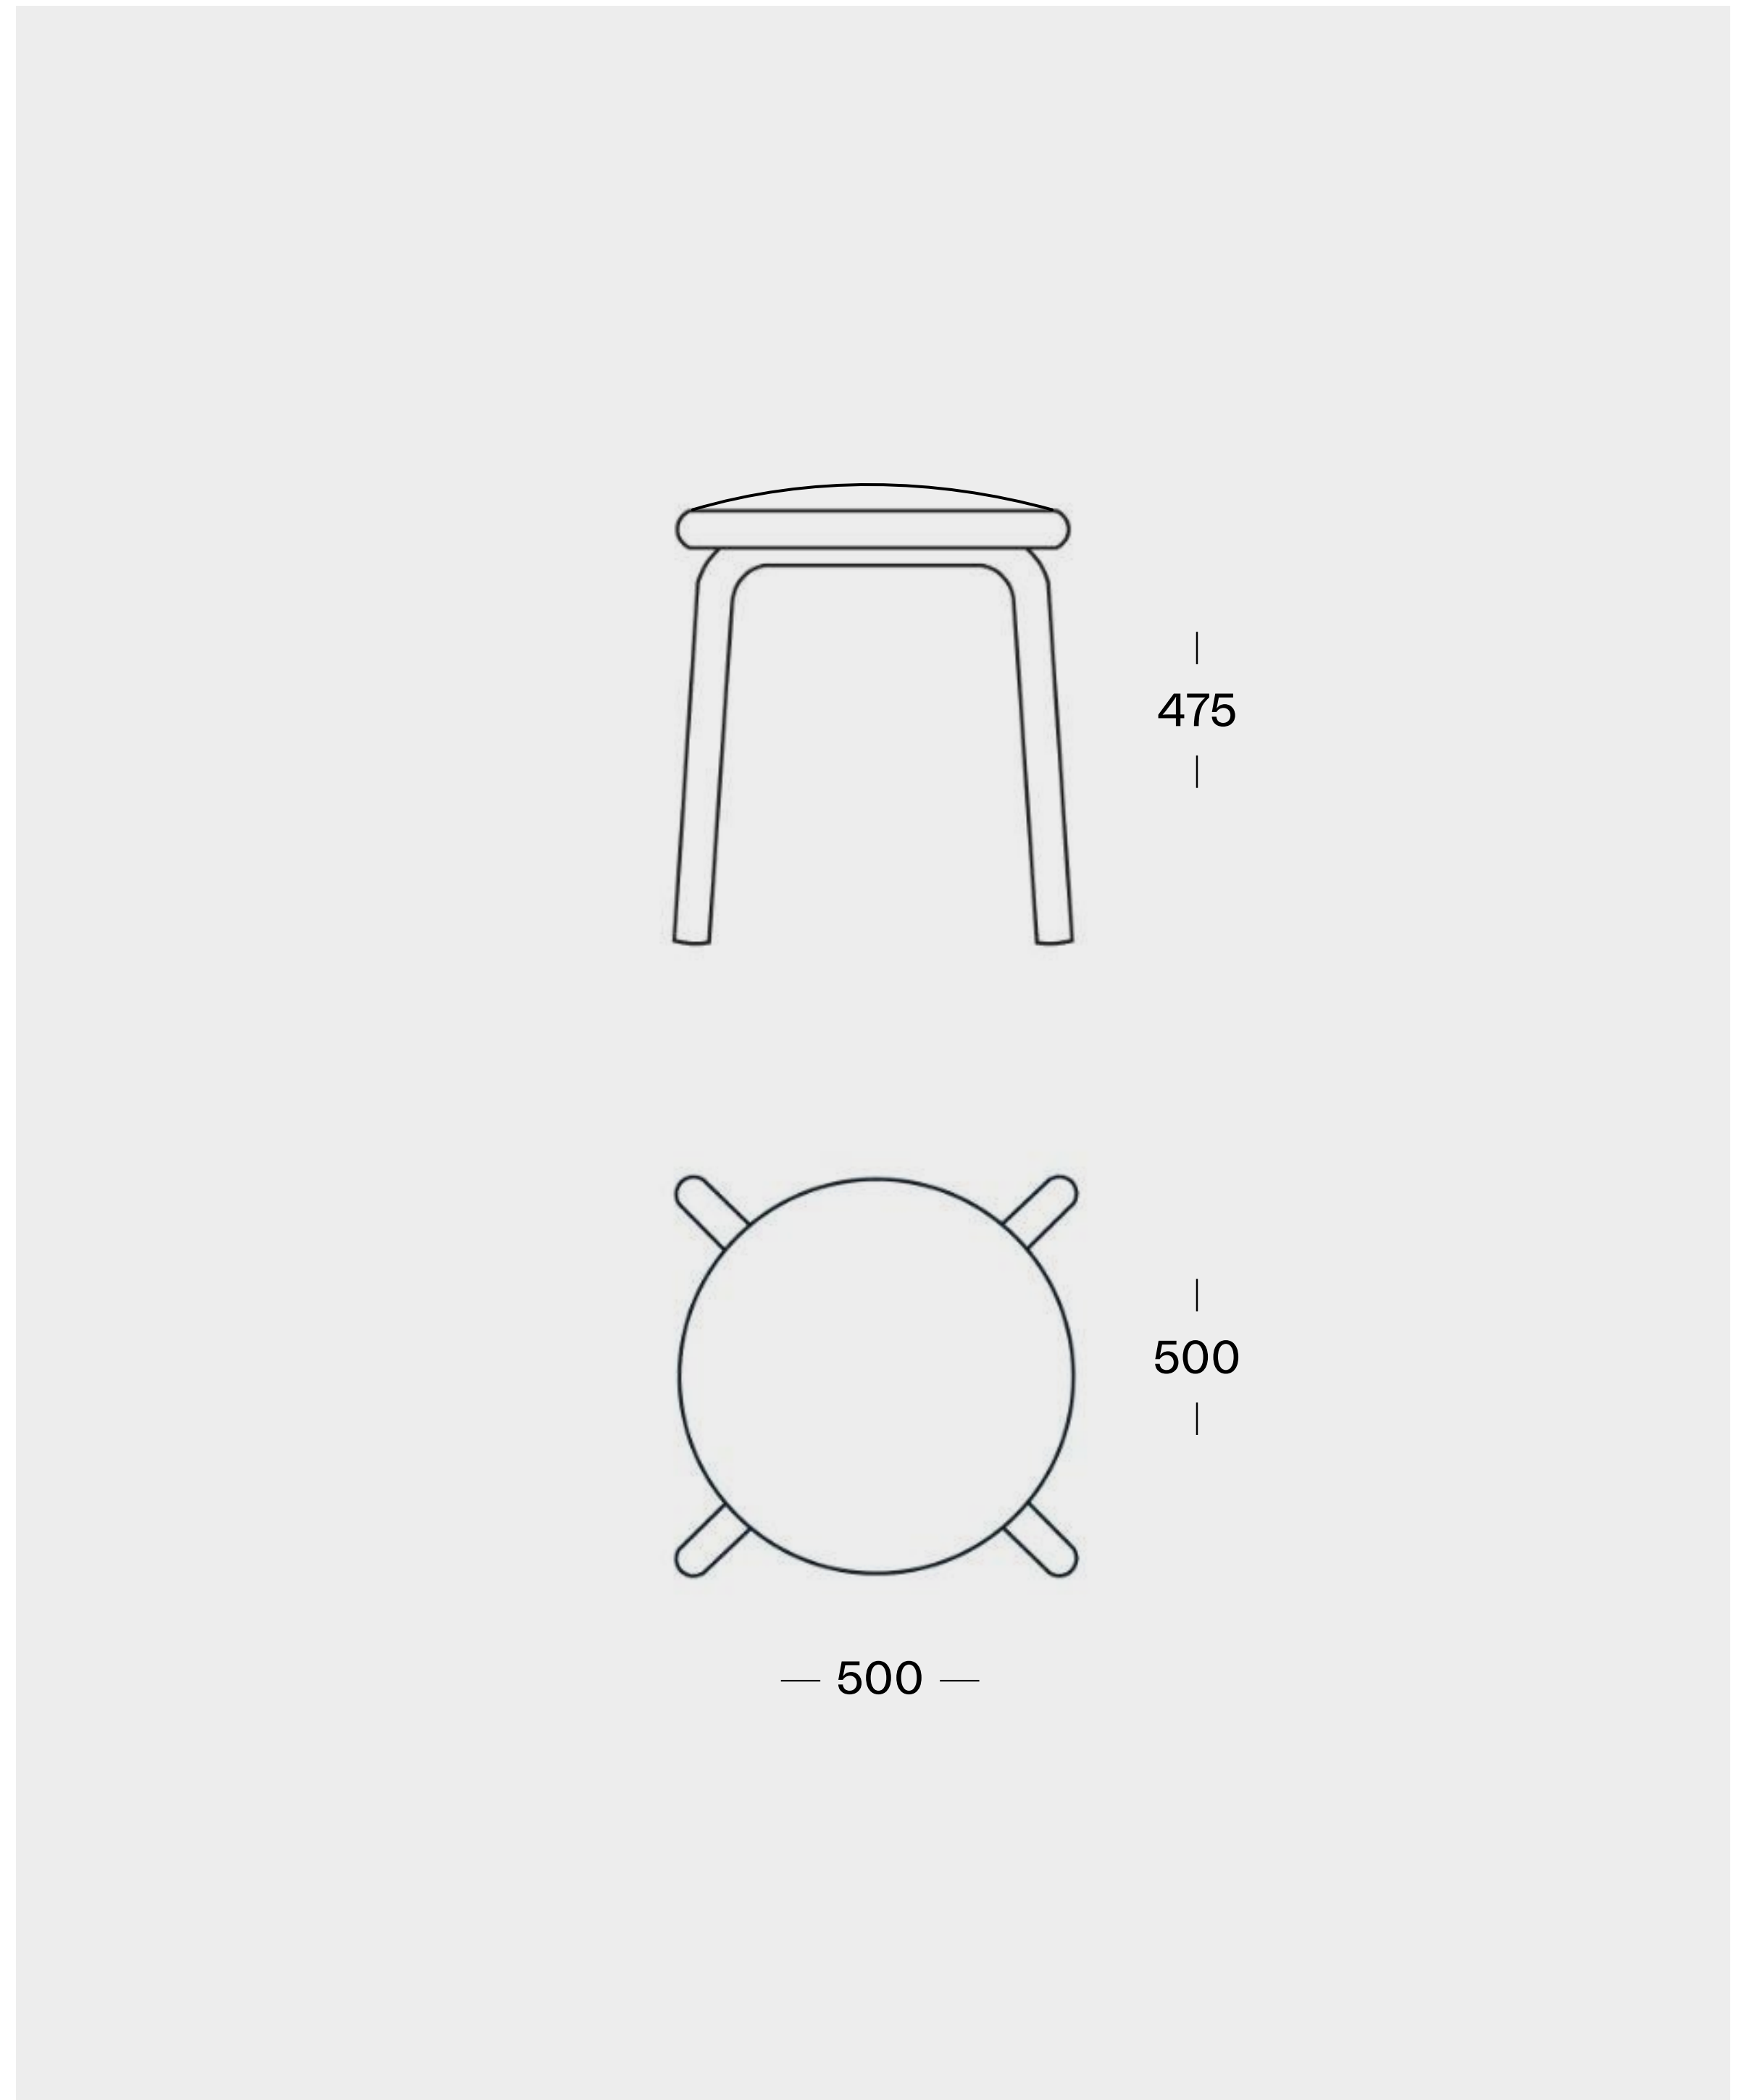

TORNO Chair

H: 730mm / D: 500mm / W: 500mm
Seating height: 455mm

Materials:

Aluminum / Powder coated

Colour:

Standard colour: Metallic Grey
Available in all RAL Classic colours (+10% extra charge)

TORNO Chair Upholstered Seat

H: 750mm / D: 550mm / W: 550mm
Seating height: 475mm

Materials:

Aluminum / Powder coated / Textile / Foam

Colour:

Standard colour: Metallic Grey
Available in all RAL Classic colours (+10% extra charge)

TORNO Stool

H: 455mm / D: 500mm / W: 500mm
Seating height: 455mm

Materials:

Aluminum / Powder coated

Colour:

Standard colour: Metallic Grey
Available in all RAL Classic colours (+10% extra charge)

TORNO Stool Upholstered Seat

H: 475mm / D: 500mm / W: 500mm
Seating height: 475mm

Materials:

Aluminum / Powder coated / Textile / Foam

Colour:

Standard colour: Metallic Grey
Available in all RAL Classic colours (+10% extra charge)

TORNO Table