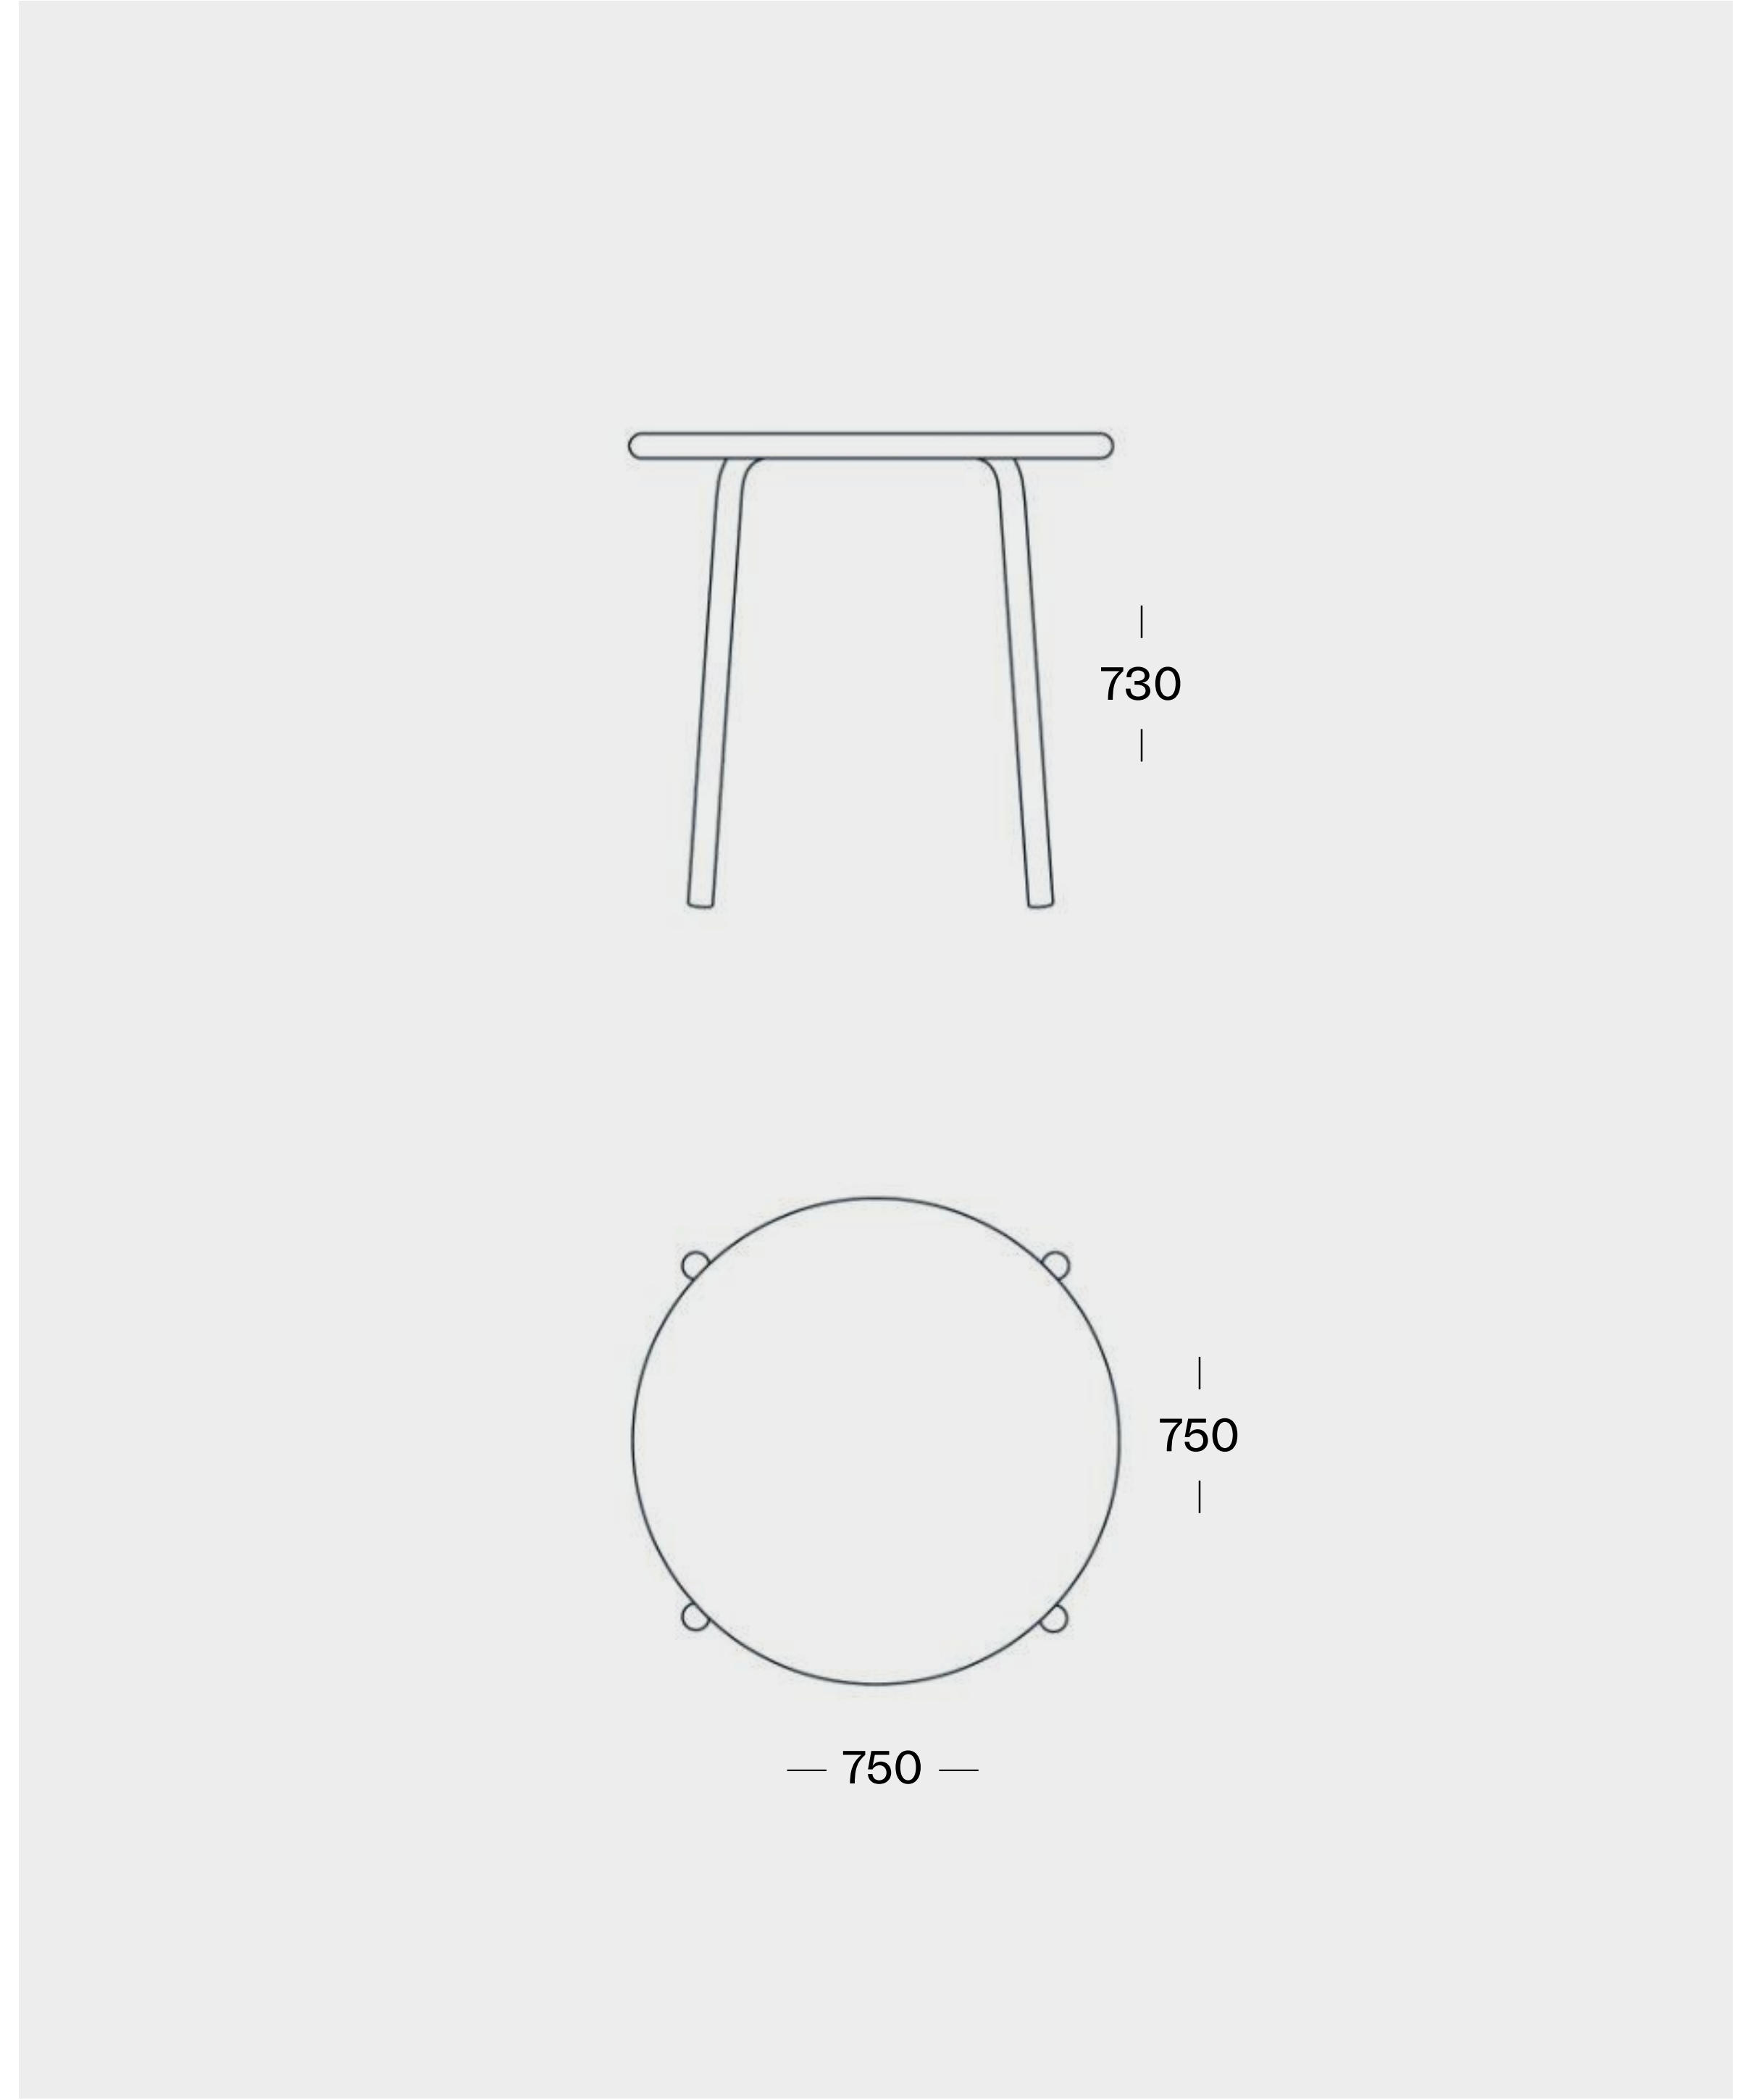

TORNO Chair

H: 730mm / D: 500mm / W: 500mm
Seating height: 455mm

Materials:

Aluminum / Powder coated

Colour:

Standard colour: Metallic Grey
Available in all RAL Classic colours (+10% extra charge)

TORNO Chair Upholstered Seat

H: 750mm / D: 550mm / W: 550mm
Seating height: 475mm

Materials:

Aluminum / Powder coated / Textile / Foam

Colour:

Standard colour: Metallic Grey
Available in all RAL Classic colours (+10% extra charge)

TORNO Stool

H: 455mm / D: 500mm / W: 500mm
Seating height: 455mm

Materials:

Aluminum / Powder coated

Colour:

Standard colour: Metallic Grey
Available in all RAL Classic colours (+10% extra charge)

TORNO Stool Upholstered Seat

H: 475mm / D: 500mm / W: 500mm
Seating height: 475mm

Materials:

Aluminum / Powder coated / Textile / Foam

Colour:

Standard colour: Metallic Grey
Available in all RAL Classic colours (+10% extra charge)

TORNO Table