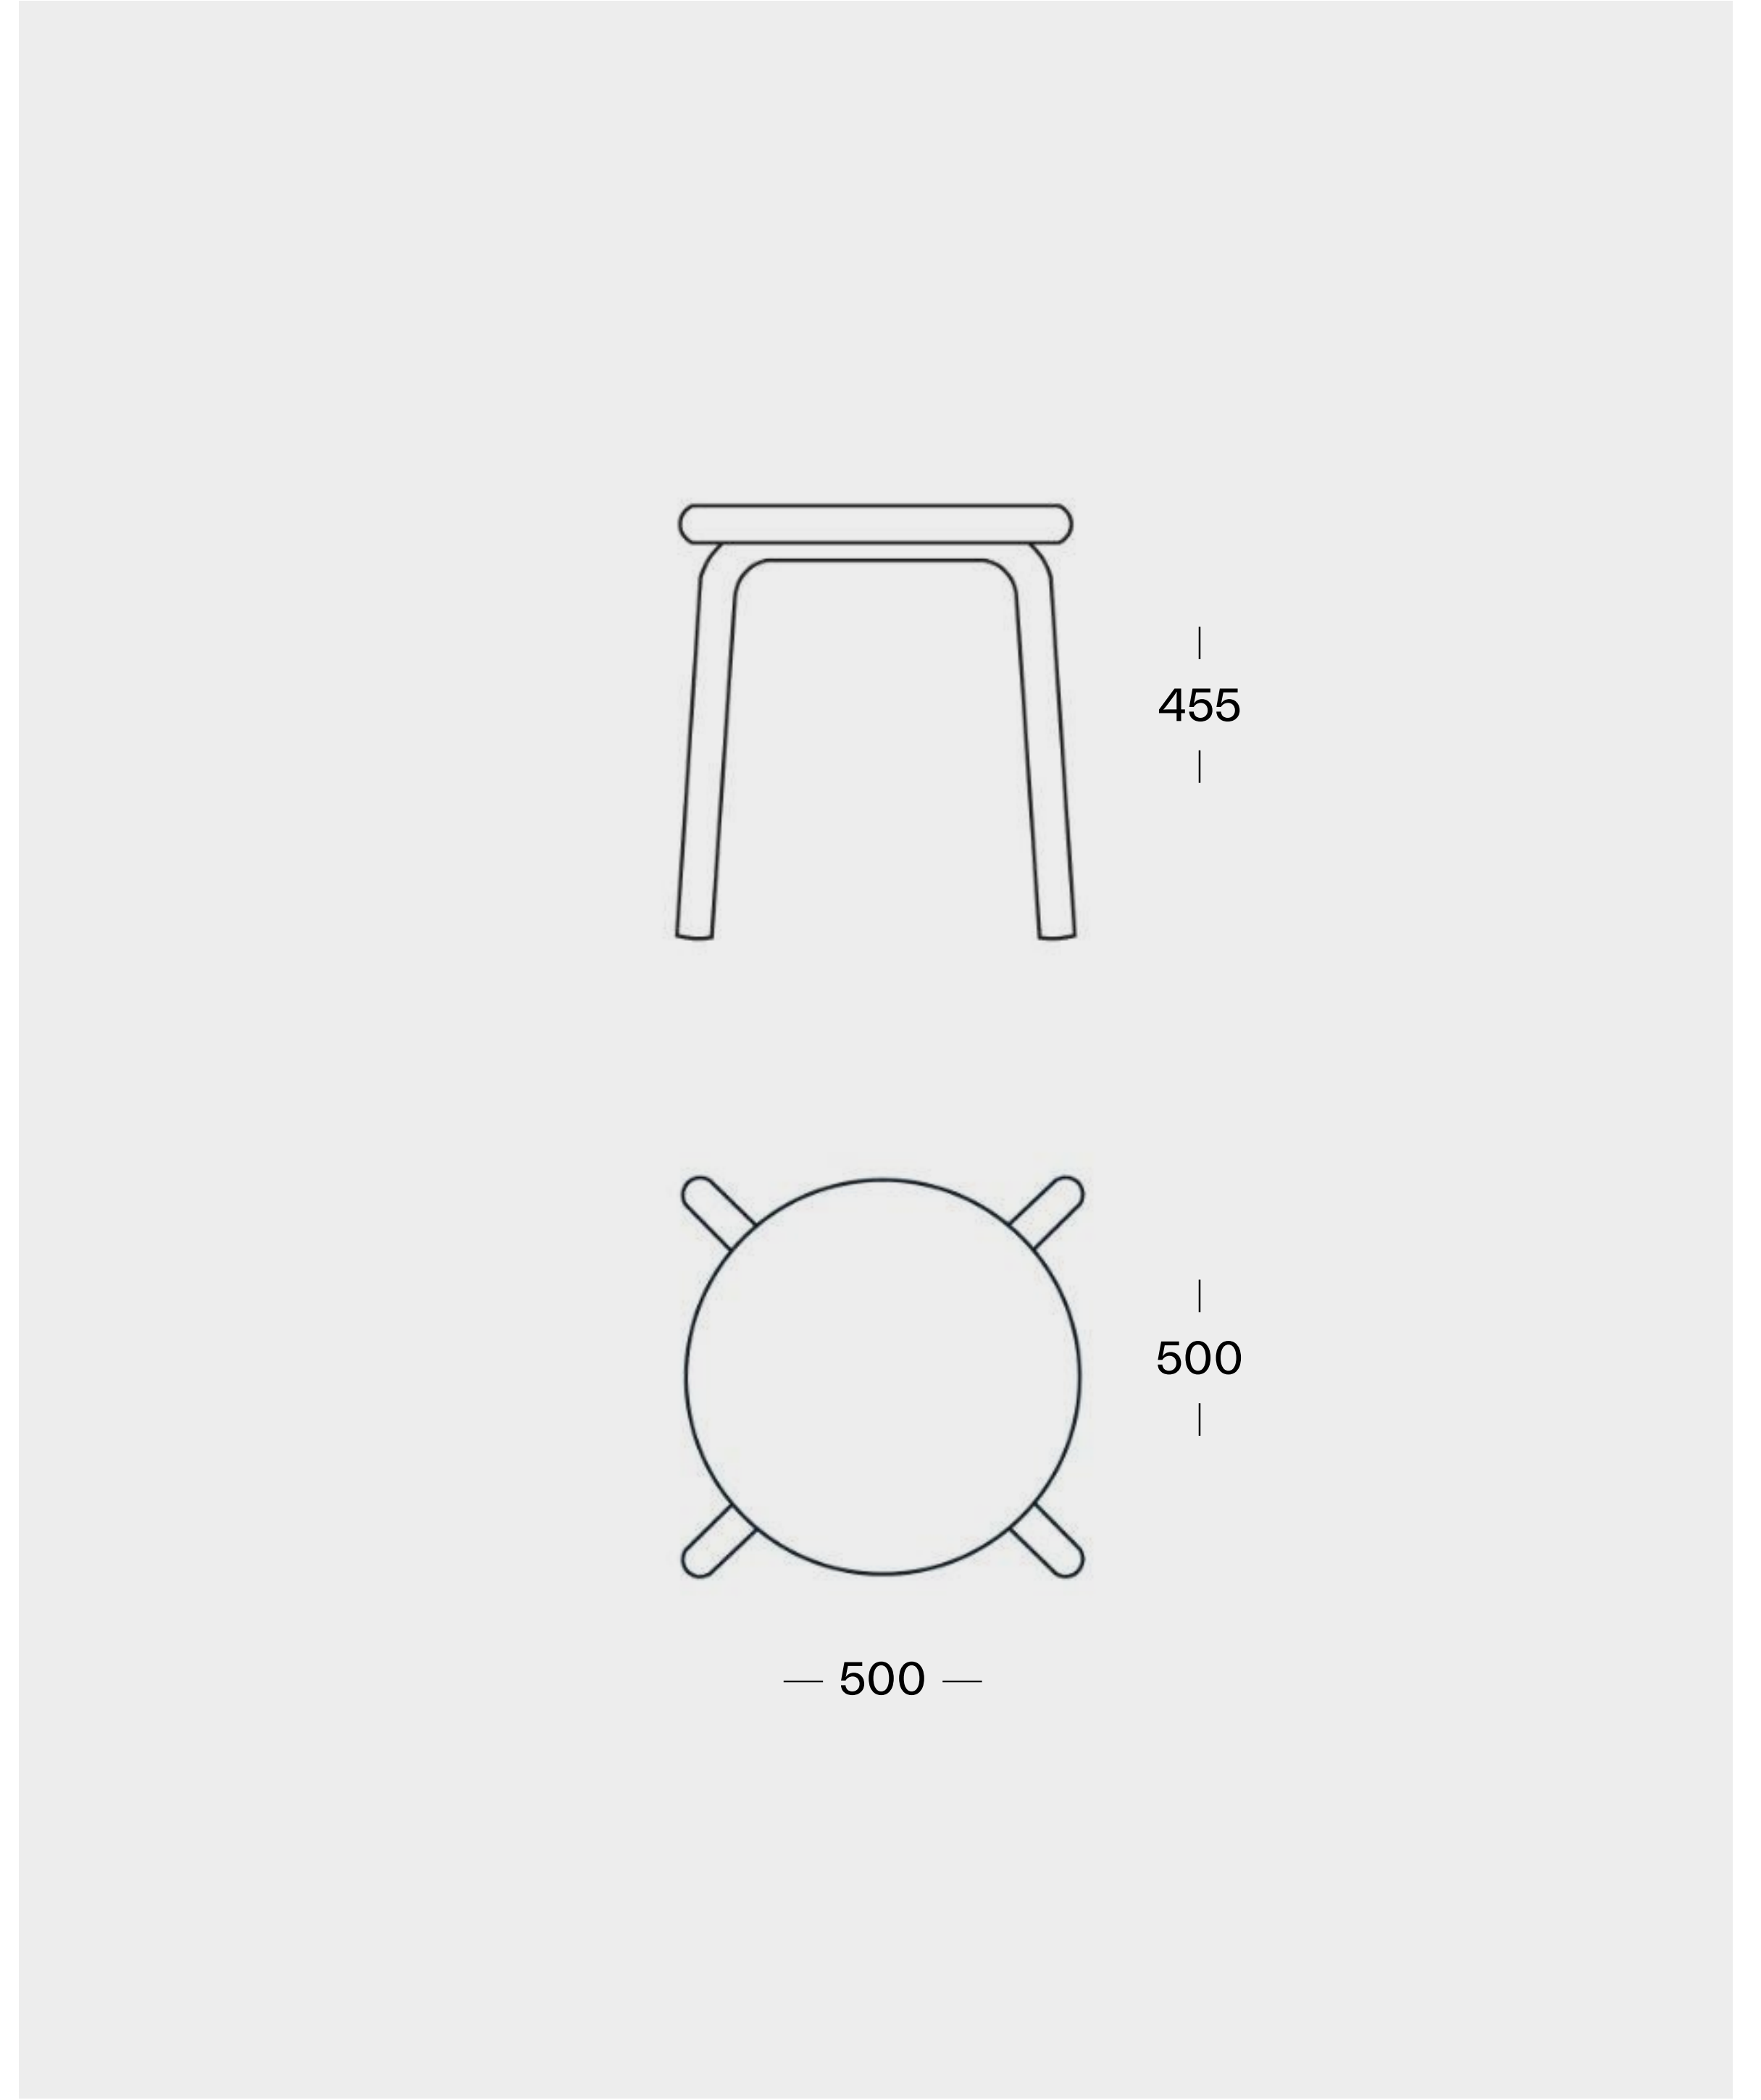

TORNO Chair

H: 730mm / D: 500mm / W: 500mm
Seating height: 455mm

Materials:

Aluminum / Powder coated

Colour:

Standard colour: Metallic Grey
Available in all RAL Classic colours (+10% extra charge)

TORNO Chair Upholstered Seat

H: 750mm / D: 550mm / W: 550mm
Seating height: 475mm

Materials:

Aluminum / Powder coated / Textile / Foam

Colour:

Standard colour: Metallic Grey
Available in all RAL Classic colours (+10% extra charge)

TORNO Stool

H: 455mm / D: 500mm / W: 500mm
Seating height: 455mm

Materials:

Aluminum / Powder coated

Colour:

Standard colour: Metallic Grey
Available in all RAL Classic colours (+10% extra charge)

TORNO Stool Upholstered Seat

H: 475mm / D: 500mm / W: 500mm
Seating height: 475mm

Materials:

Aluminum / Powder coated / Textile / Foam

Colour:

Standard colour: Metallic Grey
Available in all RAL Classic colours (+10% extra charge)

TORNO Table