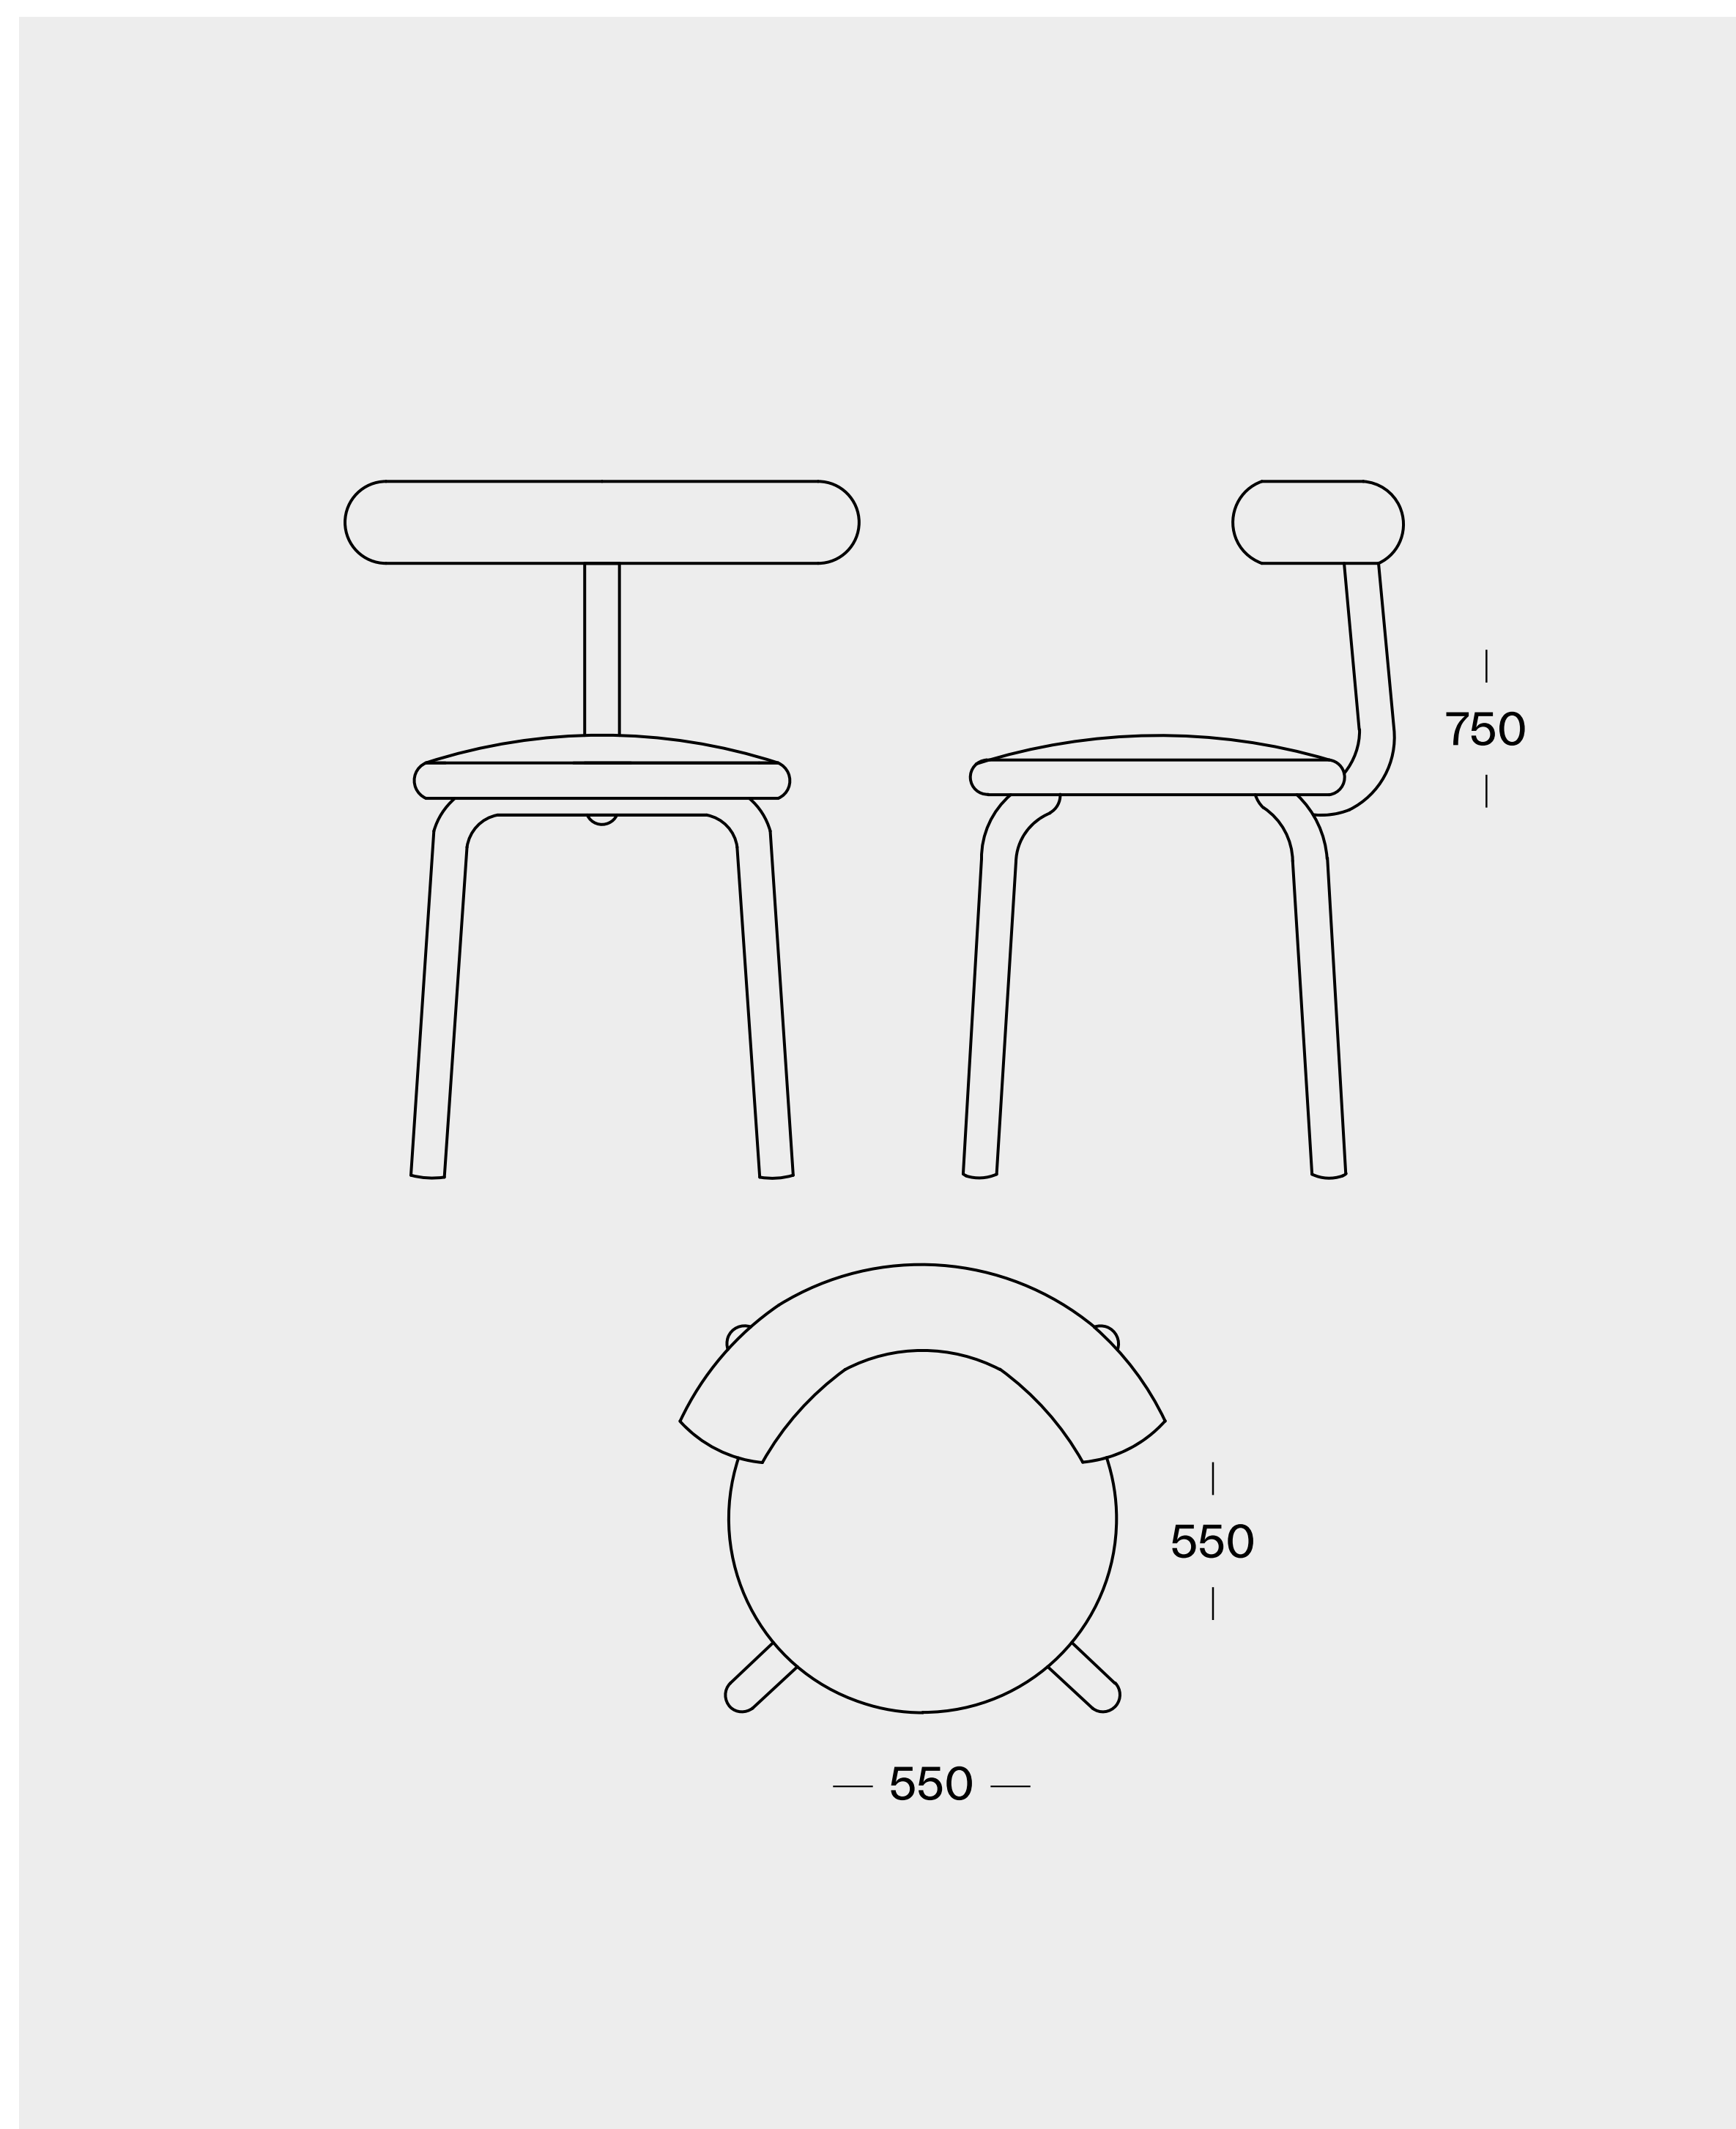

TORNO Chair

H: 730mm / D: 500mm / W: 500mm
Seating height: 455mm

Materials:

Aluminum / Powder coated

Colour:

Standard colour: Metallic Grey
Available in all RAL Classic colours (+10% extra charge)

TORNO Chair Upholstered Seat

H: 750mm / D: 550mm / W: 550mm
Seating height: 455mm

Materials:

Aluminum / Powder coated / Textile / Foam

Colour:

Standard colour: Metallic Grey
Available in all RAL Classic colours (+10% extra charge)

TORNO Chair Upholstered Full

H: 750mm / D: 550mm / W: 550mm
Seating height: 475mm

Materials:

Aluminum / Powder coated / Textile / Foam

Colour:

Standard colour: Metallic Grey
Available in all RAL Classic colours (+10% extra charge)

TORNO Stool

H: 475mm / D: 500mm / W: 500mm
Seating height: 475mm

Materials:

Aluminum / Powder coated / Textile / Foam

Colour:

Standard colour: Metallic Grey
Available in all RAL Classic colours (+10% extra charge)

TORNO Table