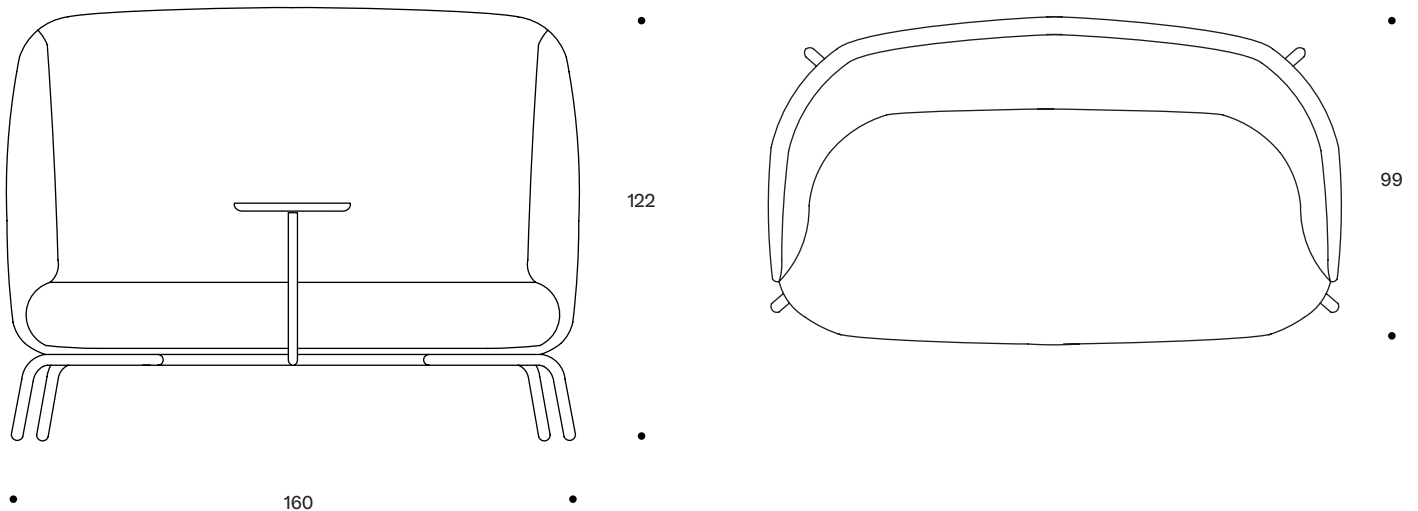

## Specifications

Models	Width	Depth	Height	Seating height
Easy Nest Sofa with table	160 cm	99 cm	122 cm	43 cm

Designed by Form Us With Love

Material  
Table top: Solid Oak  
Seat: Foam  
Base: Steel  
Feet: POM

## Dimensions