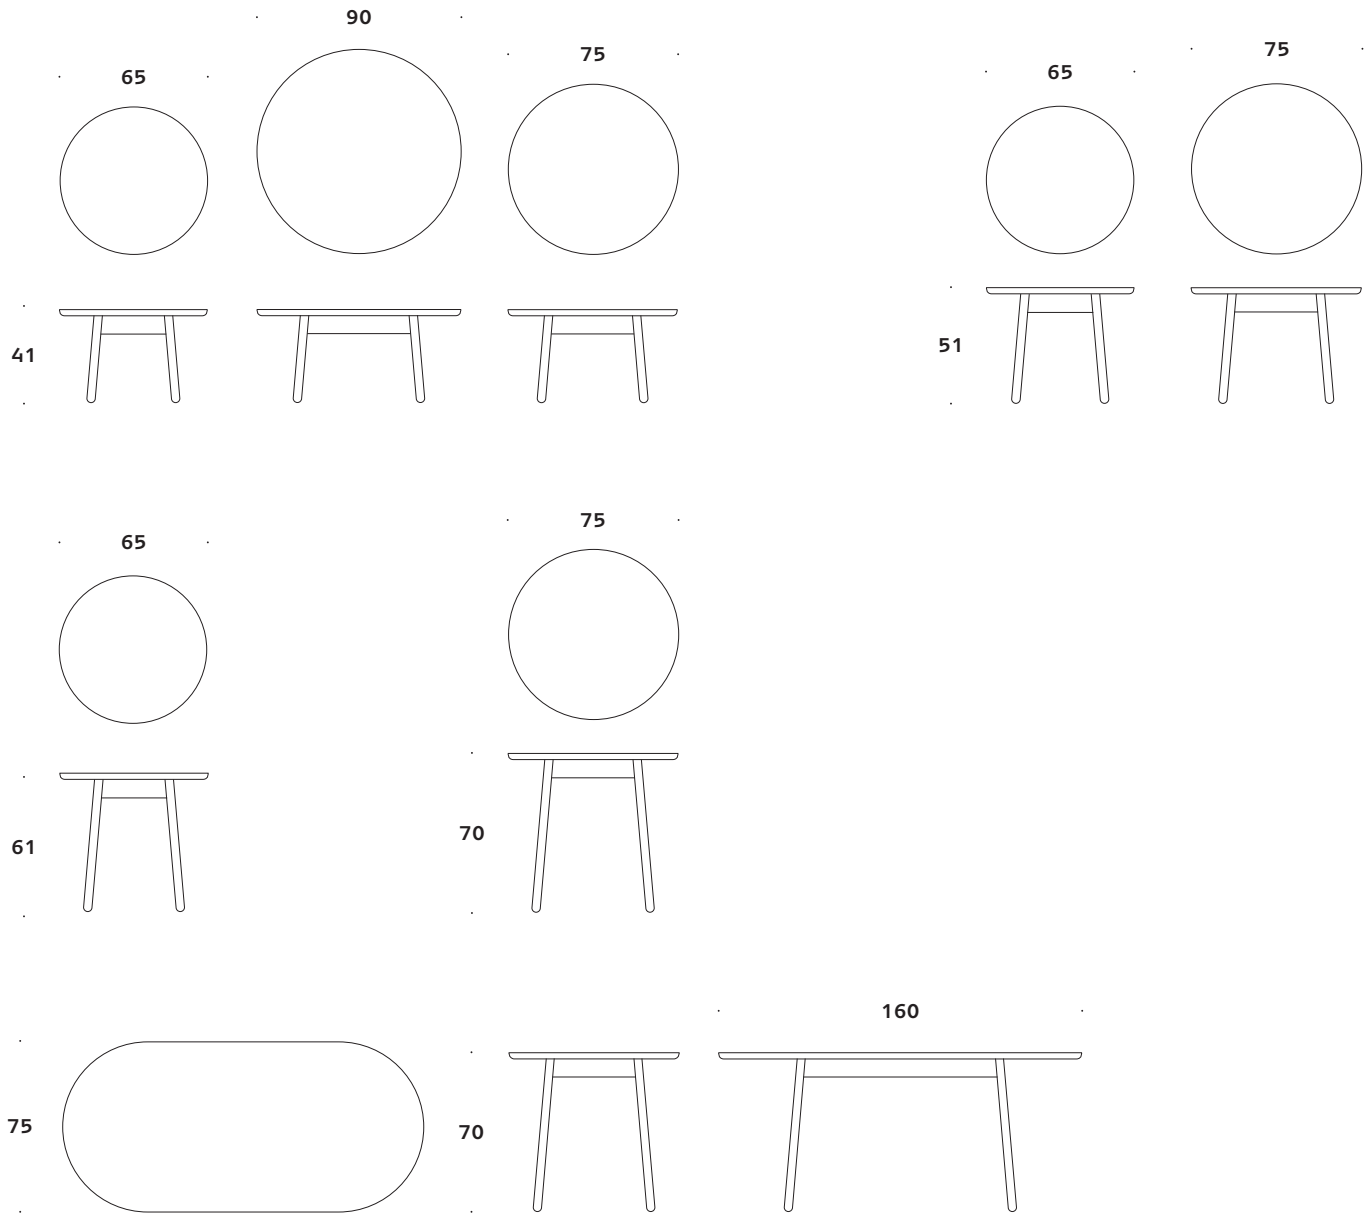

Nest Collection

+Halle®

Nest Collection

The Low Nest Table series is a warm and textured table series that ages beautifully. The curved surface is robust and convivial, a movable table in a natural material for people to comfortably gather around, hosting meetings and casual collaborative activities. But the tables are not all social objects, they work well as single workstations, creating an atmosphere that merges private and common spaces.

Extruding warmth and character, the solid oak tables come in eight different sizes, easy to place in any setting. Swift to clean, maintain and repair — an honest, hospitable and practical part of the Nest series, built to last for generations.

Design: Form Us With Love

Dimensions defined in centimeter

Design
Material

Form Us With Love
Solid oak – soaped / black stained / lacquered

Notes

A large grid of small dots for taking notes, consisting of 20 columns and 30 rows.