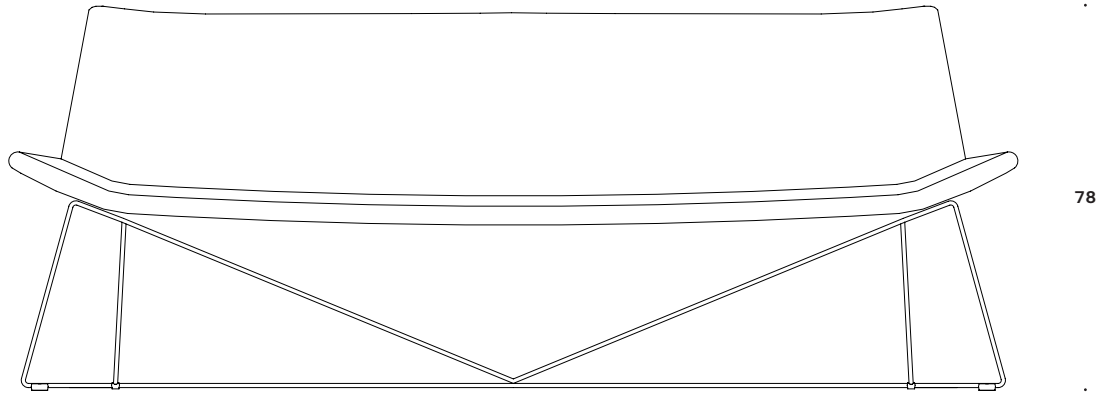

Lotus Sofa

+Halle®

Lotus Sofa

The design of the Lotus Sofa is based on the silhouette of the lotus position. The sophisticated design adds a simple and calm expression to the room and allows up to 3 persons a comfortable seat at the same time. The base in brushed stainless steel creates a smart contrast to the upholstered shell, and makes it a perfect match for any public space that needs a simple yet comfortable seating unit. Part of the Lotus family that also comprises the Lotus chairs and Lotus table.

+Halle®

195

78

65

45

Dimensions defined in centimeters

Design

busk + hertzog