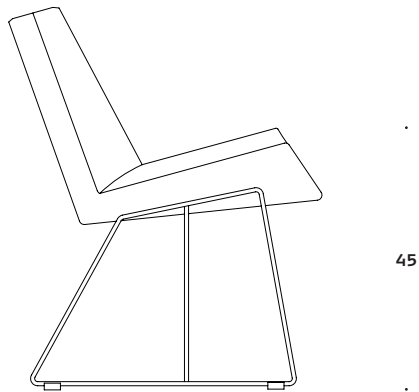

Lotus Sofa

+Halle®

Lotus Sofa

The design of the Lotus Sofa is based on the silhouette of the lotus position. The sophisticated design adds a simple and calm expression to the room and allows up to 3 persons a comfortable seat at the same time. The base in brushed stainless steel creates a smart contrast to the upholstered shell, and makes it a perfect match for any public space that needs a simple yet comfortable seating unit. Part of the Lotus family that also comprises the Lotus chairs and Lotus table.

+Halle®

195

78

65

45

Dimensions defined in centimeters

Design

busk + hertzog