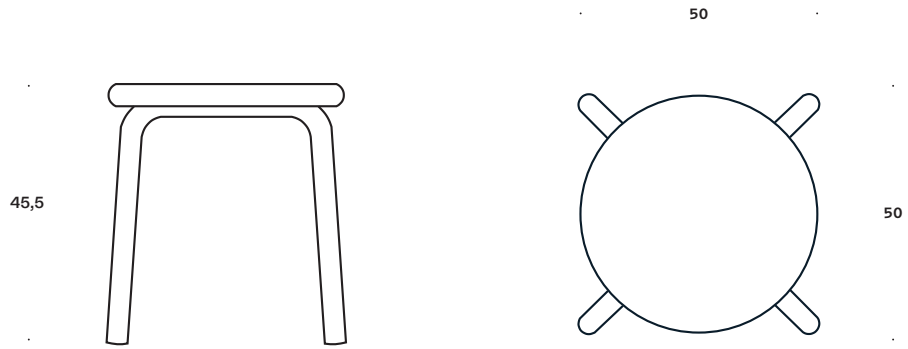

Design
Material
Fabric

Form Us With Love
Aluminium. Optional seat and back in cut foam.
Available in all fabrics and leather types