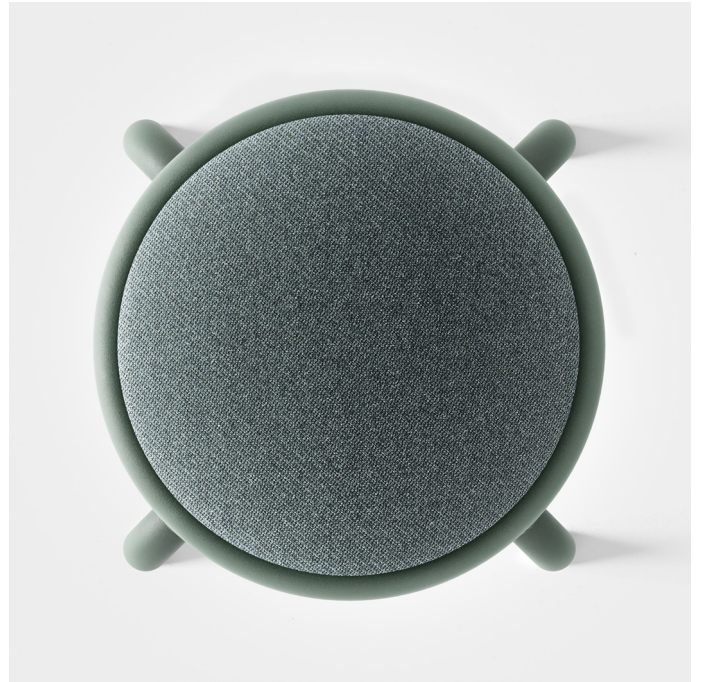

# Torno Stool

**+Halle®**

## Torno Stool

The guiding theme for the Torno series is the mobility. Simple, effortless and without snobbery, the series offers aluminium chairs and tables that are easy to adjust to individual needs. With chairs designed in open configurations, the collection supports self-determined lives, giving the user a range of options for exploiting how they would like to sit – providing a good seating experience, in any airport, café, park or studio..

---

**Design**  
**Material**  
**Fabric**

Form Us With Love  
Aluminium. Optional seat and back in cut foam.  
Available in all fabrics and leather types