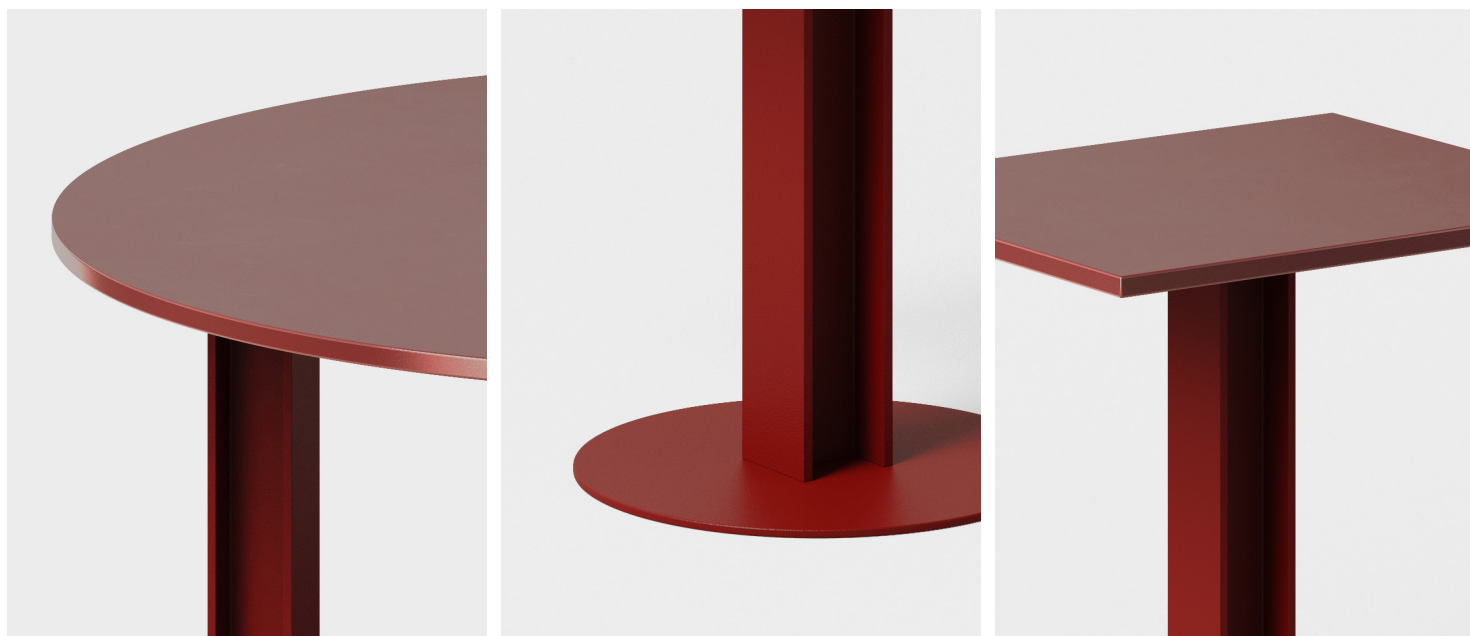

HEB Tables

Product sheet — 27042023

+Halle®

For a fresh perspective on convivial tables, Danish designer duo Krøyer-Sætter-Lassen has been pondering the future of furniture manufacturing long before energy prices reared their head.

They describe the collection as “multi-coloured sculptures” of economic design, made from a mix of post-consumer waste and industrial waste. It is a sleek and colourful collection of round tables, configured to any height or diameter, perfect for meetings, dining, or working.

Details

HEB Tables collection

HEB Table 01 Ø420 H550

HEB Table 02 Ø700 H734

HEB Table 03 W600xD700 H734

HEB Table 04 Ø900 H300

HEB Table 05 Ø1700 H73

Designed by Krøyer-Sætter-Lassen

Specifications

Materials

Table top / edge band:

Chipboard with laminate on top, black contra papier on the backside. Monted with a ABS edge. Insert nuts for mounting. Total thickness 23 mm.

Table base:

Profile in extruded aluminum - plates in steel. All powder coated. Glides - Polyethylene (PE).