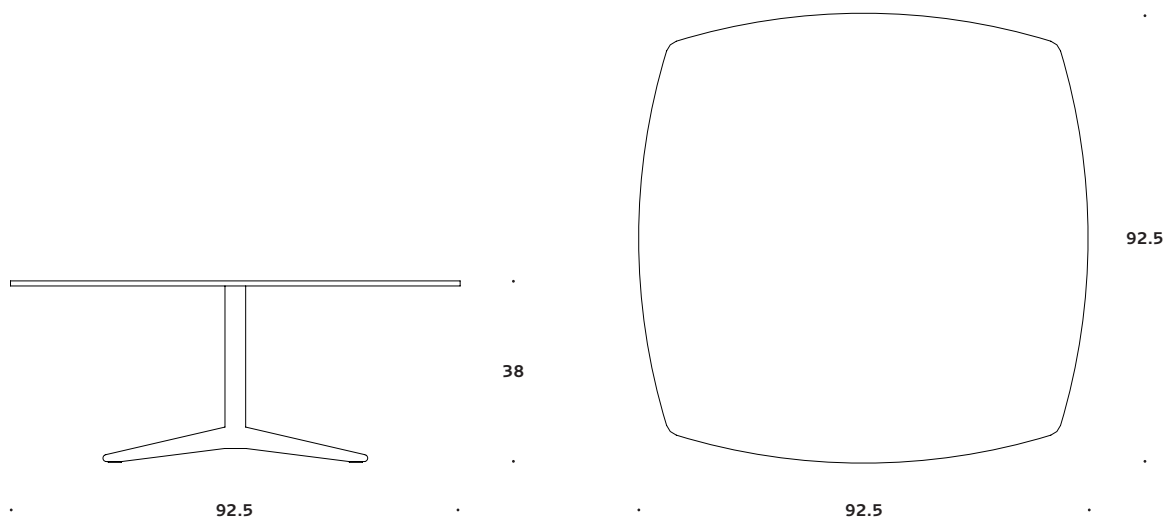

## Jet Table

The Jet Table is an elegant coffee table that fits into all kinds of modern interior schemes. Despite its light expression the table is very solid which makes it suitable for all kinds of public areas. Part of the Jet family that also includes the Jet Chair, which, naturally, matches the Jet table perfectly.

Dimensions defined in centimeters

---