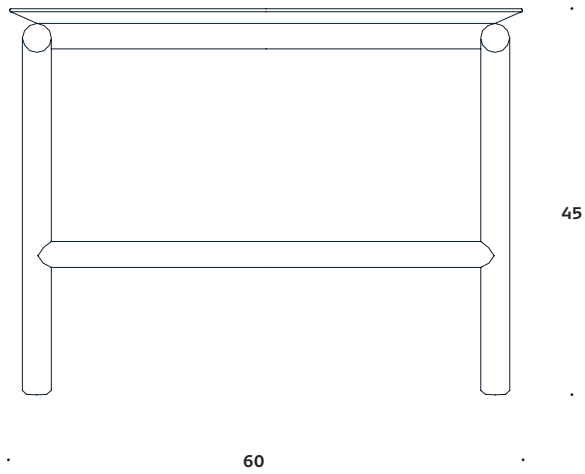

For Now Table

+Halle®

For Now Table

The For Now Table injects a sense of domestic expression into the spaces of public activities, responding to the increasing fusion between home and contract. The light appearance, the attention to detail, and the optional table top color makes it a distinct, contemporary table suitable for a number of various spaces. Frame in solid soaped oak / solid black stained oak.

Dimensions defined in centimeters

Design

Chris Liljenberg Halstrøm

Materials

Standard table top in grey Fenix NANOTECH lamintate RAL 718.

Frame in solid soaped oak / solid black stained oak. More table top colors available upon request.